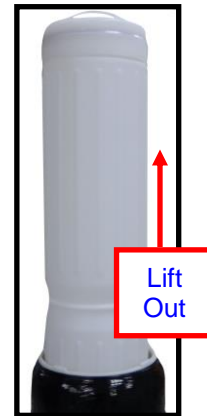

CARTRIDGE TANK FILTRATION SYSTEM – EDM

CHANGING CARTRIDGES IS AS EASY AS 1, 2, 3...

1. Remove LOCK RING

2. Remove LID

3. Lift CARTRIDGE OUT

SOLUTIONS * SERVICE * SUPPORT

rev. May 2016

Better Water LLC; 698 Swan Dr; Smyrna, TN 37167; Phone (615) 355-6063, Fax (615) 355-6065
Website www.betterwater.com