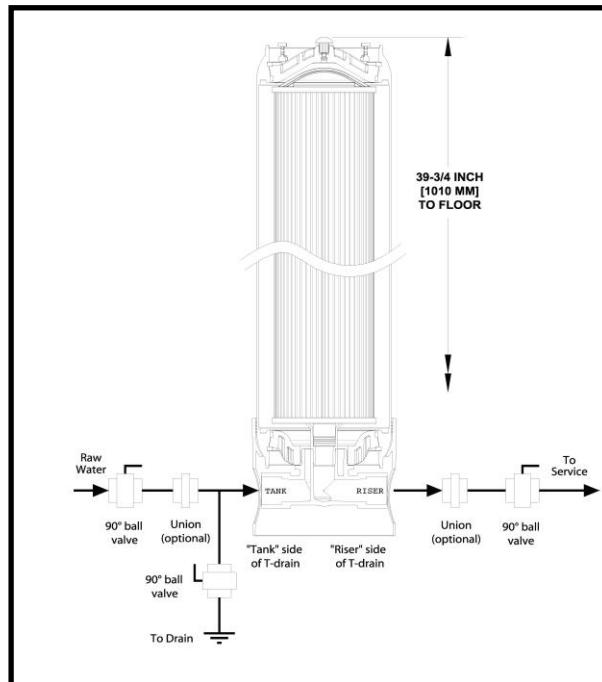

CARTRIDGE TANK FILTRATION SYSTEM – EDM

CHANGING CARTRIDGES IS AS EASY AS 1, 2, 3...

1. Remove LOCK RING

2. Remove LID

3. Lift CARTRIDGE OUT

SOLUTIONS * SERVICE * SUPPORT

rev. May 2016

Better Water LLC; 698 Swan Dr; Smyrna, TN 37167; Phone (615) 355-6063, Fax (615) 355-6065
Website www.betterwater.com